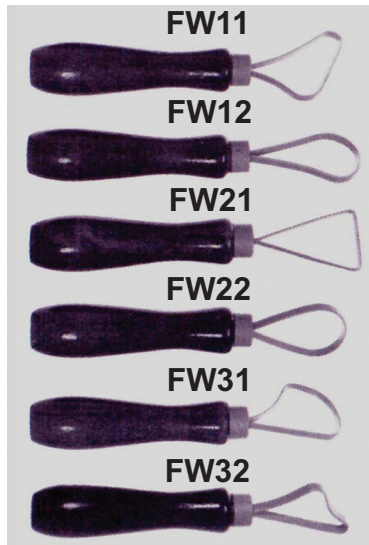

FW SERIES

These Sculpting tools are designed to withstand the heavy side loads encountered when working on large sculpture and wheel thrown pieces, these tools are made of sharpened stainless steel flat ribbon and assembled with heavy duty brass ferrules. Their contoured hardwood handles fit comfortably in any size hand.

$4.39 each