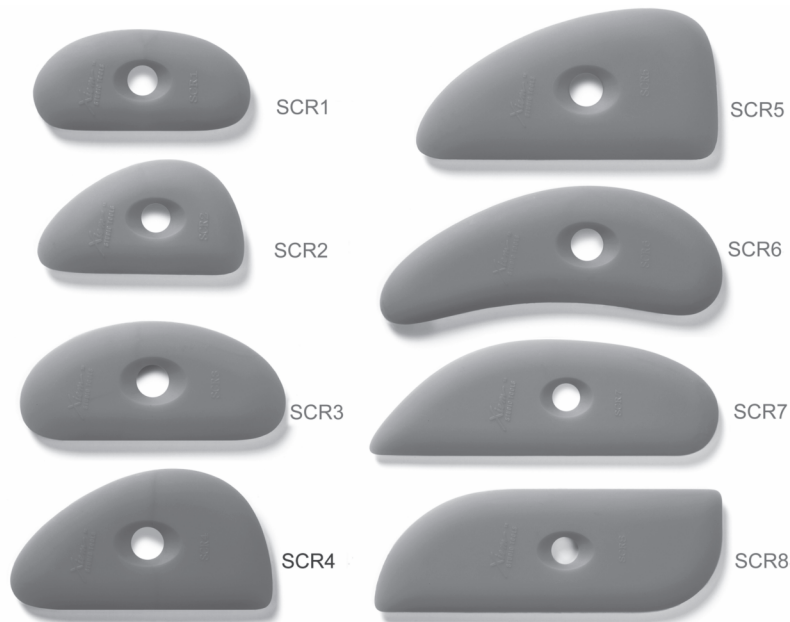

THROWING TOOLS

Silicone Ribs

SCR1-0	Orange - soft	3" L x 1.4" W	SCR1-B	Blue - firm	$4.95
SCR2-0	Orange - soft	2.9" L x 1.6" W	SCR2-B	Blue - firm	$4.95
SCR3-0	Orange - soft	3.7" L x 1.65" W	SCR3-B	Blue - firm	$4.95
SCR4-0	Orange - soft	2.9" L x 1.6" W	SCR4-B	Blue - firm	$4.95
SCR5-0	Orange - soft	4.25" L x 2.2" W	SCR5-B	Blue - firm	$4.95
SCR6-0	Orange - soft	4.6" L x 2.5" W	SCR6-B	Blue - firm	$4.95
SCR7-0	Orange - soft	5.9" L x 2" W	SCR7-B	Blue - firm	$5.95
SCR8-0	Orange - soft	5.7" L x 2" W	SCR8-B	Blue - firm	$5.95

XIEM RIBS