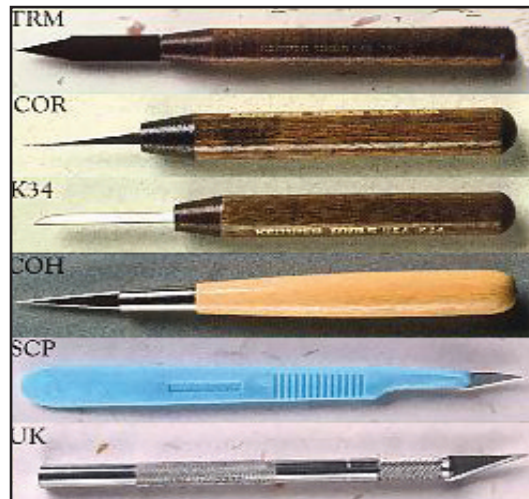

CUTTERS AND NEEDLES

NEEDLE TOOLS

- **PCN** 5 1/2" **$1.19**
- **PRO** 6 3/8" **$2.75**
- **PNH** 5" **$1.99**

SAWS & DRILLS

- **SBR** Saber Saw 5 3/8" **$4.45**
- **K31** Zig-Zag Saw 5 3/8" **$4.59**
- **K32** HD ZZ Saw 5 3/8" **$4.89**
- **GBC** Glaze & Bisque Saw **$5.39**
- **SPD** Salt & Pepper Drill **$4.75**