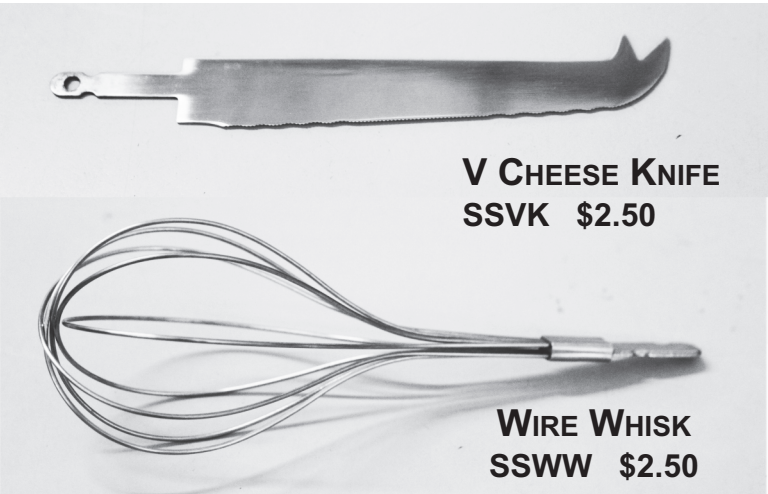

UTENSILS

Create matching handles for your utensils. *Great for woodworkers.* Made of high grade SS
Order 100 and receive a 50% discount

Cast molds for handles available. Most potters pull a handle for these utensils. Great for making items to match your bowls or cheese plates!

V CHEESE KNIFE
SSVK $2.50

WIRE WHISK
SSWW $2.50

MISCELLANEOUS