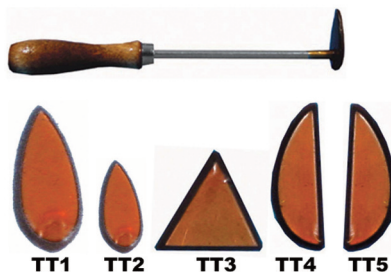

THROWING TOOLS

KEMPER TOOLS

TURNING TOOLS

- TT1** Large Teardrop
- TT2** Small Teardrop
- TT3** Triangle
- TT4** 1/2 moon - right-handed
- TT5** 1/2 moon - left-handed

\$13.19 each

KEMPER THROWING TOOLS

POTTER'S RIBS BY KEMPER