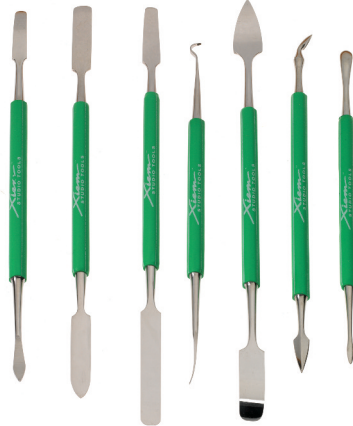

PSTS7CS Carving & Sculpting set with double ends, stainless (7 in set) **$31.95**