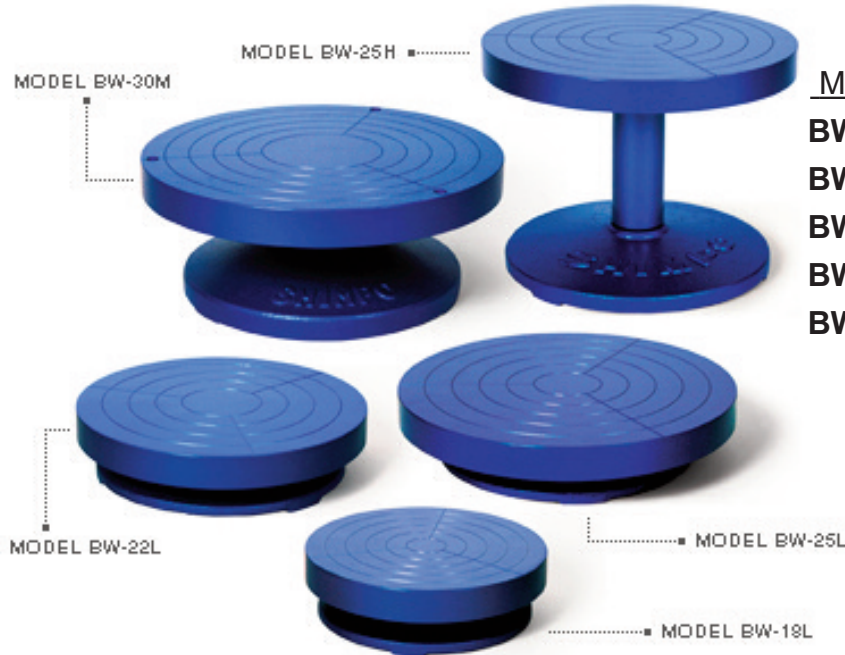

DECORATING TOOLS

CSI TURNTABLES

Heavy duty turntables made from a formica covered particle board with a lazy susan type bearing system. Rugged construction with a low profile for stability. Cannot be submersed in water.

Model	Diameter	Capacity	Bearing	Ship #	Price
CSI8	8"	200 lbs	4"	4 lbs	$21.50
CSI10	10"	200 lbs	4"	5 lbs	$25.00
CSI12	12"	200 lbs	6"	6 lbs	$28.50
CSI14	14"	300 lbs	6"	9 lbs	$32.00
CSI16	16"	300 lbs	6"	11 lbs	$35.50

SHIMPO BANDING WHEELS

Shimpo's banding wheels are used for decorating, sculpting, carving, and hand building. Designed to provide reliably smooth and even rotation for the most delicate applications. In five different models, we offer a selection of wheelhead diameters and heights.

Model	Dia	Hgt	Price
BW30M	11³/₄"	4³/₄"	$118.00
BW25H	9⁷/₈"	7¹/₂"	$102.00
BW25L	9⁷/₈"	2¹/₄"	$90.00
BW22L	8³/₄"	2¹/₄"	$67.00
BW18L	7"	2¹/₄"	$55.00

TURNTABLES & BANDING WHEELS

11079K, No 700, 8" head made of plastic, inexpensive, and well balanced for modeling, sculpting, banding, & decorating. **$26.40**

11078J Amaco Decorating Wheel 5, 7" head; made from aluminum with ball bearings. **$42.00**