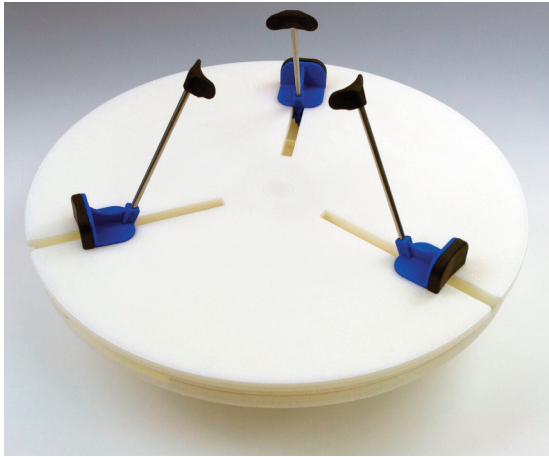

AL8	\$7.49
AL10	\$8.59
AL12	\$9.99

POT LIFTERS

PL1	6"	\$12.69 pair
PL2	5"	\$11.19 pair
PL3	4"	\$10.59 pair

CREATIVE THROWING TOOLS

THE STEVE TOOL

The Steve Tool is a texture application tool designed specifically for clay. It works great for thrown or hand built work. It can be configured into many designs by rearranging the disks over the shaft in assorted patterns. To use, throw a cylinder, scrape the side clean with a rib, roll the texture wheels around the spinning cylinder while moving up the cylinder. After texture is applied, form the shape from the inside of the cylinder. The texture becomes part of the pottery adding to the tactile feel.
List Price: ~~\$25.00~~

GPST \$22.50

THROWING TOOLS

Giffin Grip

Trimming tool for leather-hard pottery. Designed for pottery trimming, Works equally as well for waxing feet or banding with oxides or glazes.

The Giffin Grip includes: