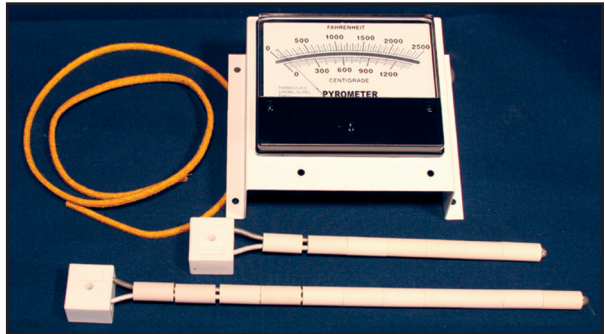

KILNS & ACCESSORIES

PYROMETERS

ACI PYROMETERS

Analog pyrometer (0 - 2500°F) includes 3 feet of lead wire, a thermocouple, and a wall mounting bracket.

ANALOG PYROMETER		ACI-P1	$145.00
THERMOCOUPLE	8"	ACI-P5	$25.00
THERMOCOUPLE	12"	ACI-P4	$25.00
PROTECTION TUBE	12"	ACI-P3	$30.00

DIGITAL PYROMETER	8"	DAP	$245.00