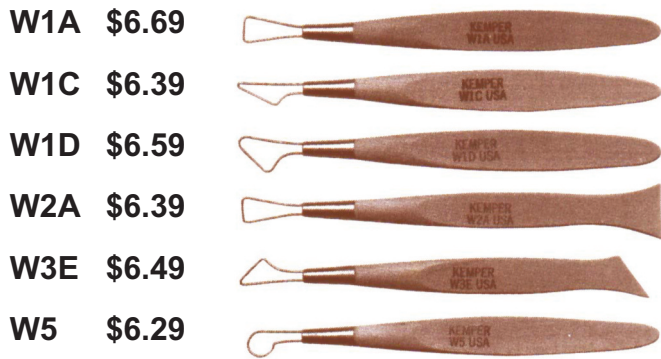

EIGHT INCH TOOLS

KEMPER WOOD TOOLS

BASIC TOOL BY KEMPER

BAS 7 1/2" long 1.75

TOOLS

WIRE & WOOD TOOLS

6" long, 0.035" diameter wire tools great for delicate clay removal and shaping.

WIRE & WOOD TOOLS